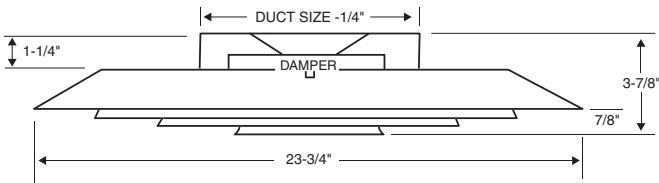

NEW AND IMPROVED

AirMate
GRILLES, REGISTERS & DIFFUSERS

1300 Series

Original 1300 series

NEW 1300 SERIES - 2" COLLAR

This design improvement consists of a new 2 inch beaded collar, which will allow for easier flex duct connections and a uniquely designed back pan – which will yield better performance and improved air distribution.

NOW STANDARD - 2" COLLAR - MAKES CONNECTING TO DUCTS A BREEZE

- Unique back pan - better performance
- Product numbers remain the same
- New 2" Label on carton for easy identification

NEW AND IMPROVED 1300 SERIES MODELS:

1300 (6"-14")
1300-INS (6"-14")
1300-INS R6 (6"-14")

1301 (6"-14")
1301-INS (6"-14")
1302 (6"-14")

1302-INS (6"-14")
1303 (6"-14")
1303-INS (6"-14")

Note: This change will obsolete the following: 1300-2, 1300-2 INS, 1300-2 INS R6, 1301-2, 1301-2 INS, 1301-2 INS R6, 1302-2, 1302-2 INS, 1302-2 INS R6, 1303-2, 1303-2 INS, 1303-2 INS R6