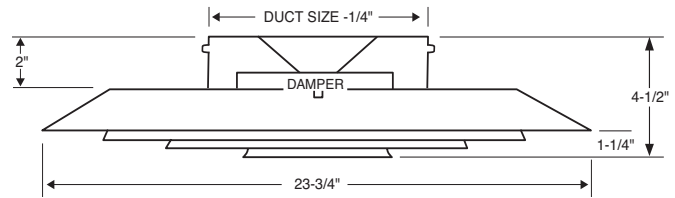

NEW AND IMPROVED

AirMate
GRILLES, REGISTERS & DIFFUSERS

1300 Series

Original 1300 series

NEW 1300 SERIES - 2" COLLAR

This design improvement consists of a new 2 inch beaded collar, which will allow for easier flex duct connections and a uniquely designed back pan – which will yield better performance and improved air distribution.

NOW STANDARD - 2" COLLAR - MAKES CONNECTING TO DUCTS A BREEZE

- Unique back pan - better performance
- Product numbers remain the same
- New 2" Label on carton for easy identification

NEW AND IMPROVED 1300 SERIES MODELS: